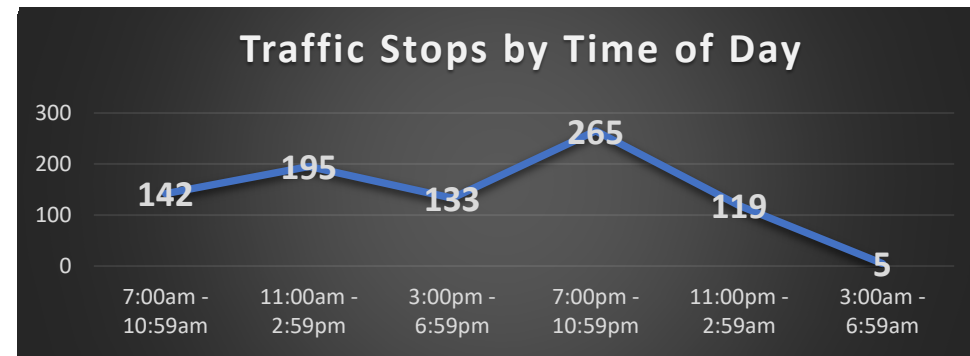

Accidents by Time of Day

	Sun	Mon	Tue	Wed	Thu	Fri	Sat	Total
02	0	0	0	0	0	0	1	1
08	0	1	1	2	0	1	0	5
09	0	0	0	1	1	0	1	3
10	1	3	2	0	0	1	2	9
11	1	0	1	1	2	1	1	7
12	1	0	3	1	2	3	0	10
13	1	0	2	0	0	1	0	4
14	0	0	3	1	1	1	1	7
15	0	1	0	1	1	1	1	5
16	0	1	1	1	1	0	3	7
17	0	0	1	0	2	0	0	3
18	0	1	1	1	0	0	0	3
19	0	0	0	0	0	1	0	1
20	0	0	0	1	2	0	0	3
21	0	1	0	0	1	2	0	4
23	0	0	0	0	0	0	1	1
Total	4	8	15	10	13	12	11	73

Accidents by Day of Week

Coeur d'Alene Police Traffic Stops / Accidents: May 7 – June 3, 2026 (4 Weeks) With Temporal Heat Index (Time of Day / Day of Week)

	Sun	Mon	Tue	Wed	Thu	Fri	Sat	Total
00	5	3	2	4	12	2	4	32
01	3	2	1	2	7	2	3	20
02	3	0	1	2	1	2	2	11
03	0	0	0	1	0	0	0	1
04	0	0	0	0	0	1	0	1
06	0	2	1	0	0	0	0	3
07	2	9	5	6	1	1	0	24
08	5	7	5	4	1	9	0	31
09	4	8	10	7	8	8	1	46
10	6	3	4	5	12	10	1	41
11	1	3	5	7	5	12	3	36
12	5	17	2	12	5	10	5	56
13	4	5	9	14	6	2	9	49
14	3	15	8	19	4	2	3	54
15	6	9	3	12	6	7	7	50
16	4	4	3	6	1	2	3	23
17	1	2	6	4	0	11	1	25
18	6	4	1	7	4	7	6	35
19	2	4	8	9	7	13	5	48
20	6	3	3	10	1	6	11	40
21	11	5	10	17	6	15	25	89
22	5	10	24	8	13	14	14	88
23	3	4	11	8	12	14	4	56
Total	85	119	122	164	112	150	107	859