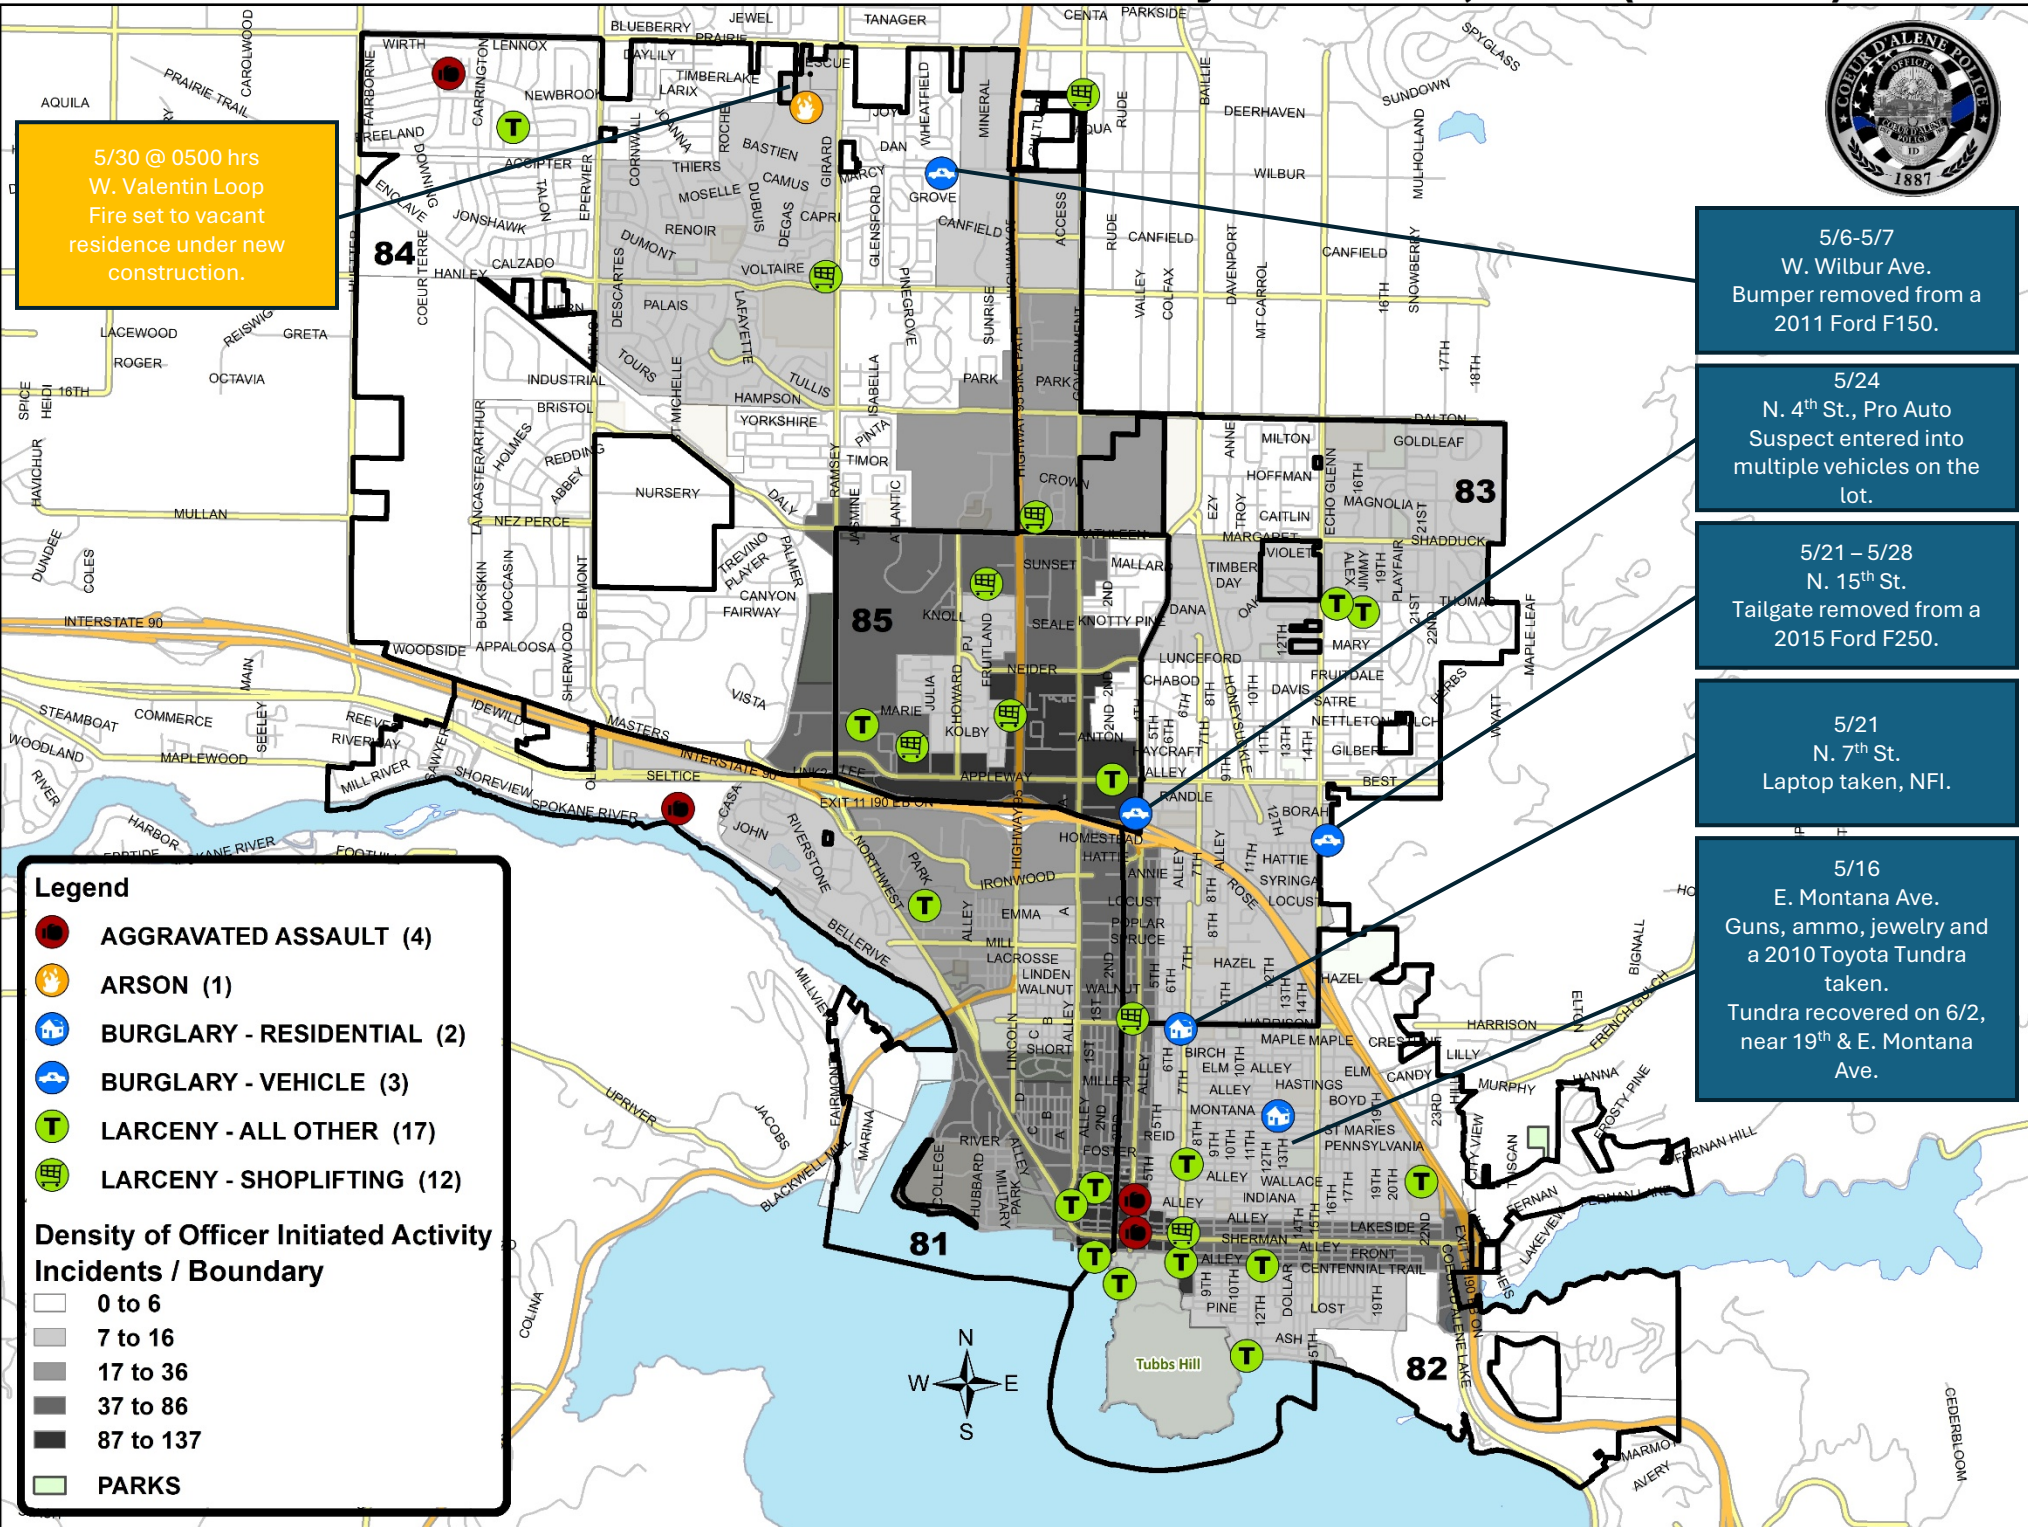

Coeur d'Alene Police Part One Crimes: May 7 - June 3, 2026 (4 Weeks)

5/30 @ 0500 hrs
W. Valentin Loop
Fire set to vacant
residence under new
construction.

5/6-5/7
W. Wilbur Ave.
Bumper removed from a
2011 Ford F150.

5/24
N. 4th St., Pro Auto
Suspect entered into
multiple vehicles on the
lot.

5/21 - 5/28
N. 15th St.
Tailgate removed from a
2015 Ford F250.

5/21
N. 7th St.
Laptop taken, NFI.

5/16
E. Montana Ave.
Guns, ammo, jewelry and
a 2010 Toyota Tundra
taken.
Tundra recovered on 6/2,
near 19th & E. Montana
Ave.

Legend

- AGGRAVATED ASSAULT (4)
- ARSON (1)
- BURGLARY - RESIDENTIAL (2)
- BURGLARY - VEHICLE (3)
- LARCENY - ALL OTHER (17)
- LARCENY - SHOPLIFTING (12)

Density of Officer Initiated Activity Incidents / Boundary

- 0 to 6
- 7 to 16
- 17 to 36
- 37 to 86
- 87 to 137
- PARKS