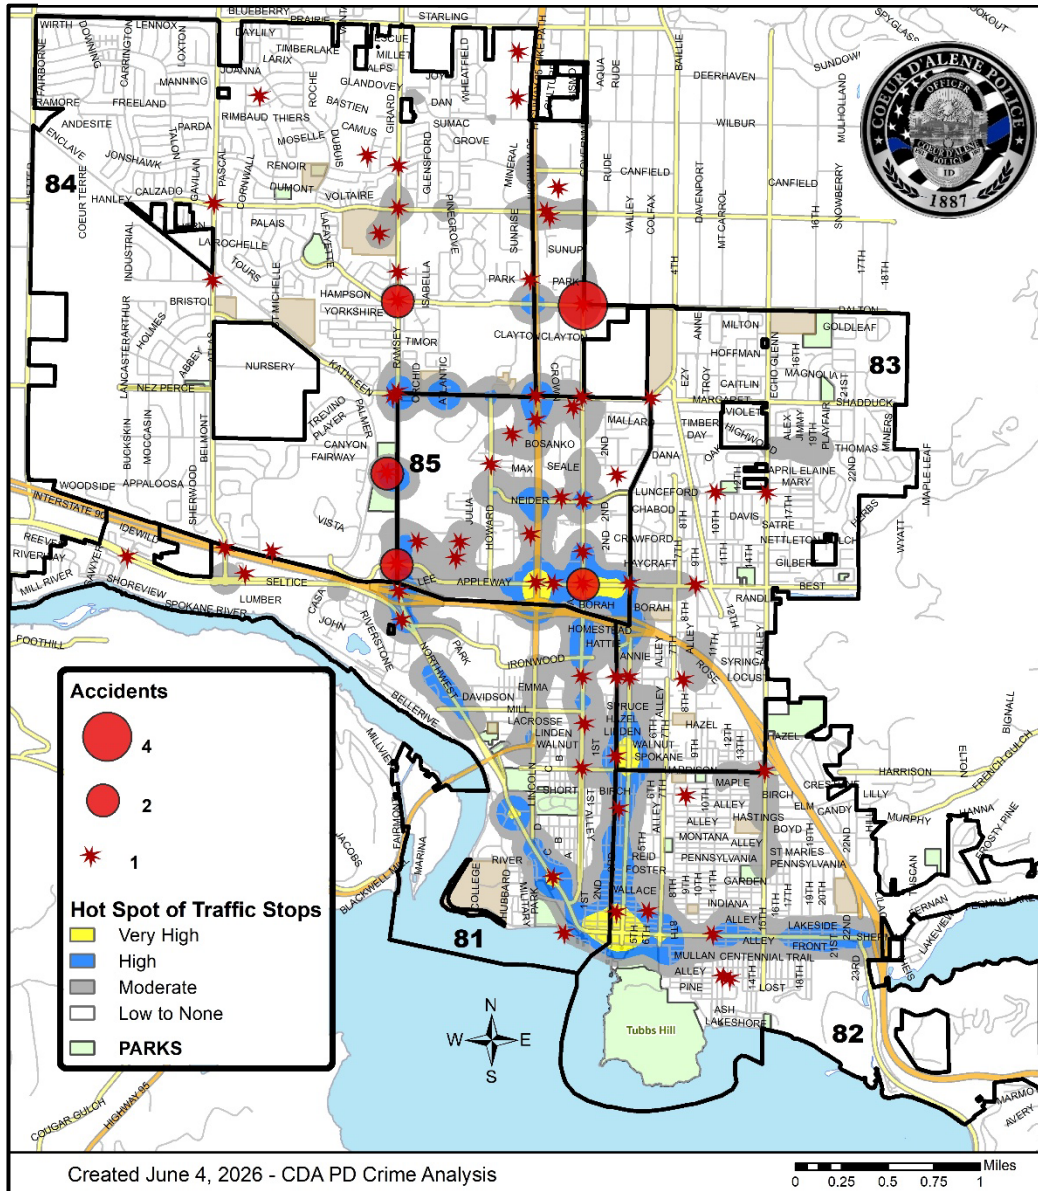

These statistics are preliminary counts of the original police incident reports and may vary from the final UCR (Uniform Crime Reporting) statistics published by the FBI.

Aggravated Assault (1):
N Heartwood Rd – Suspect pointed a firearm at an individual after believing someone was breaking into a vacant house. The victim was a potential client and had a legal reason to be on the property. Case remains active.

- N. Government Way & W. Dalton Ave. (4)
- N. Government Way & W. Appleyway Ave. (2)
 - N. Ramsey Rd. & W. Dalton Ave. (2)
 - N. Ramsey Rd. & W. Appleyway Ave. (2)
- 3525 N. Ramsey Rd., Ramsey Park/Fields (2)

Accidents by Time of Day

	Sun	Mon	Tue	Wed	Thu	Fri	Sat	Total
02	0	0	0	0	0	0	1	1
08	0	1	1	2	0	1	0	5
09	0	0	0	1	1	0	1	3
10	1	3	2	0	0	1	2	9
11	1	0	1	1	2	1	1	7
12	1	0	3	1	2	3	0	10
13	1	0	2	0	0	1	0	4
14	0	0	3	1	1	1	1	7
15	0	1	0	1	1	1	1	5
16	0	1	1	1	1	0	3	7
17	0	0	1	0	2	0	0	3
18	0	1	1	1	0	0	0	3
19	0	0	0	0	0	1	0	1
20	0	0	0	1	2	0	0	3
21	0	1	0	0	1	2	0	4
23	0	0	0	0	0	0	1	1
Total	4	8	15	10	13	12	11	73

Accidents by Day of Week

Coeur d'Alene Police Traffic Stops / Accidents: May 7 – June 3, 2026 (4 Weeks) With Temporal Heat Index (Time of Day / Day of Week)

	Sun	Mon	Tue	Wed	Thu	Fri	Sat	Total
00	5	3	2	4	12	2	4	32
01	3	2	1	2	7	2	3	20
02	3	0	1	2	1	2	2	11
03	0	0	0	1	0	0	0	1
04	0	0	0	0	0	1	0	1
06	0	2	1	0	0	0	0	3
07	2	9	5	6	1	1	0	24
08	5	7	5	4	1	9	0	31
09	4	8	10	7	8	8	1	46
10	6	3	4	5	12	10	1	41
11	1	3	5	7	5	12	3	36
12	5	17	2	12	5	10	5	56
13	4	5	9	14	6	2	9	49
14	3	15	8	19	4	2	3	54
15	6	9	3	12	6	7	7	50
16	4	4	3	6	1	2	3	23
17	1	2	6	4	0	11	1	25
18	6	4	1	7	4	7	6	35
19	2	4	8	9	7	13	5	48
20	6	3	3	10	1	6	11	40
21	11	5	10	17	6	15	25	89
22	5	10	24	8	13	14	14	88
23	3	4	11	8	12	14	4	56
Total	85	119	122	164	112	150	107	859