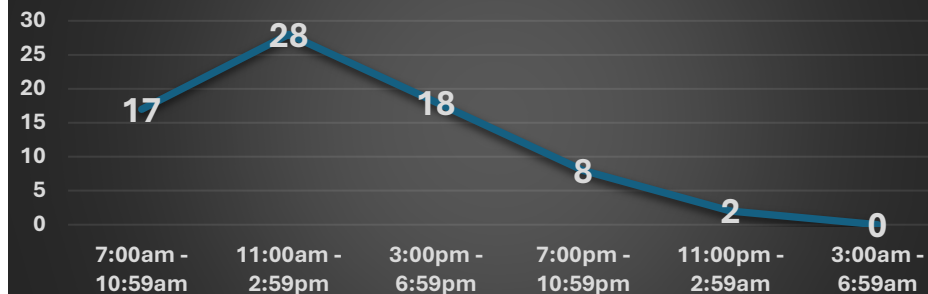

- 0 to 6
- 7 to 16
- 17 to 36
- 37 to 86
- 87 to 137
- PARKS

Coeur d'Alene Police Accidents: May 7 – June 3, 2026 (4 Weeks) With Temporal Heat Index (Time of Day / Day of Week)

Multiple Accident Locations

Accidents by Time of Day

	Sun	Mon	Tue	Wed	Thu	Fri	Sat	Total
02	0	0	0	0	0	0	1	1
08	0	1	1	2	0	1	0	5
09	0	0	0	1	1	0	1	3
10	1	3	2	0	0	1	2	9
11	1	0	1	1	2	1	1	7
12	1	0	3	1	2	3	0	10
13	1	0	2	0	0	1	0	4
14	0	0	3	1	1	1	1	7
15	0	1	0	1	1	1	1	5
16	0	1	1	1	1	0	3	7
17	0	0	1	0	2	0	0	3
18	0	1	1	1	0	0	0	3
19	0	0	0	0	0	1	0	1
20	0	0	0	1	2	0	0	3
21	0	1	0	0	1	2	0	4
23	0	0	0	0	0	0	1	1
Total	4	8	15	10	13	12	11	73