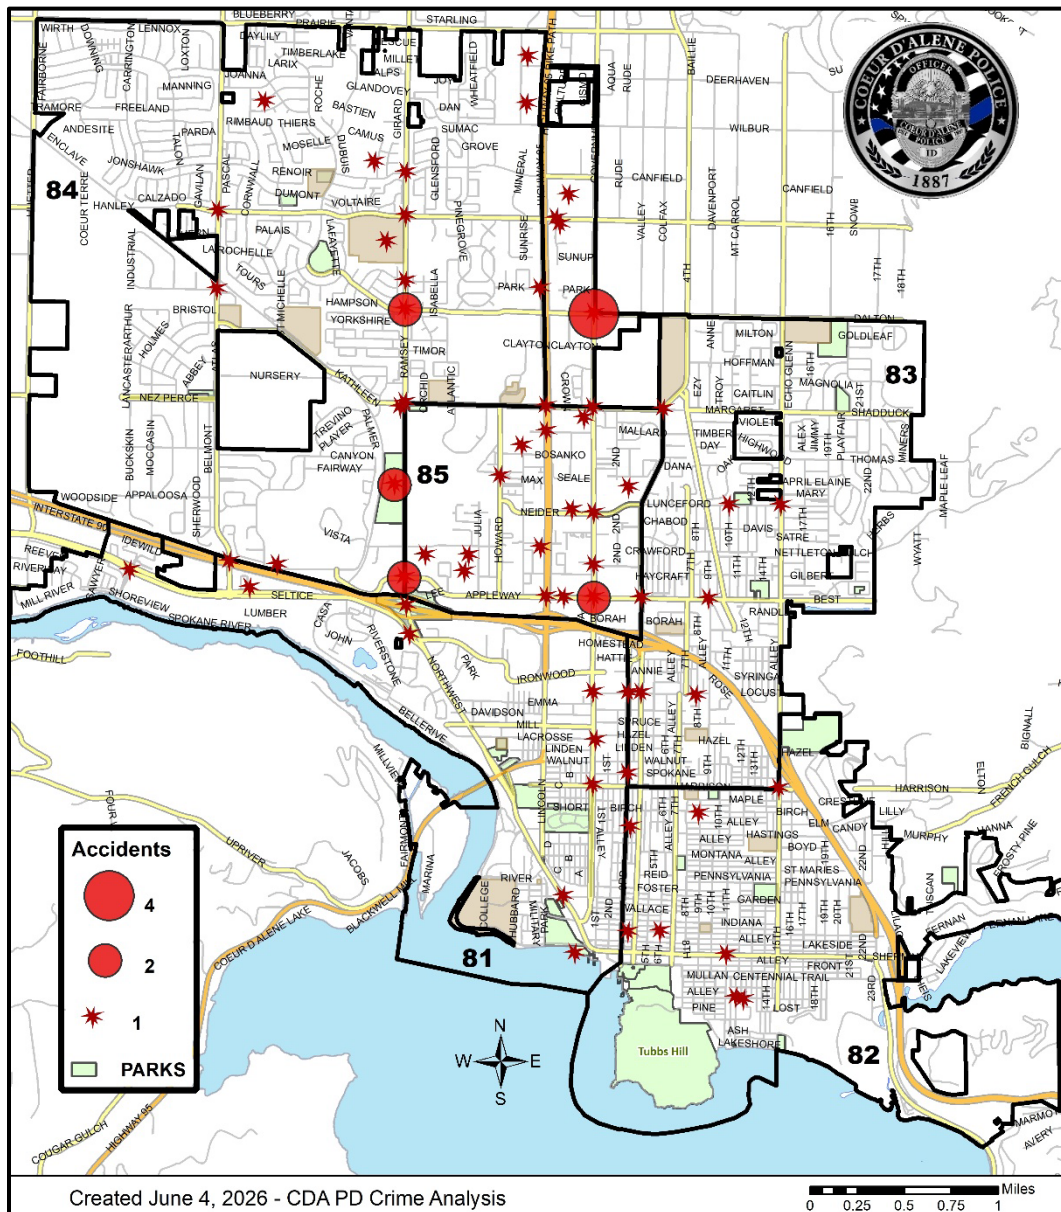

5/21 - 5/28
N. 15th St.
Tailgate removed from a
2015 Ford F250.

5/21
N. 7th St.
Laptop taken, NFI.

5/16
E. Montana Ave.
Guns, ammo, jewelry and
a 2010 Toyota Tundra
taken.
Tundra recovered on 6/2,
near 19th & E. Montana
Ave.

Legend

- AGGRAVATED ASSAULT (4)
- ARSON (1)
- BURGLARY - RESIDENTIAL (2)
- BURGLARY - VEHICLE (3)
- LARCENY - ALL OTHER (17)
- LARCENY - SHOPLIFTING (12)

Density of Officer Initiated Activity Incidents / Boundary

- 0 to 6
- 7 to 16
- 17 to 36
- 37 to 86
- 87 to 137
- PARKS

Coeur d'Alene Police Accidents: May 7 – June 3, 2026 (4 Weeks) With Temporal Heat Index (Time of Day / Day of Week)

Multiple Accident Locations

- N. Government Way & W. Dalton Ave. (4)
- N. Government Way & W. Appleyway Ave. (2)
 - N. Ramsey Rd. & W. Dalton Ave. (2)
 - N. Ramsey Rd. & W. Appleyway Ave. (2)
- 3525 N. Ramsey Rd., Ramsey Park/Fields (2)